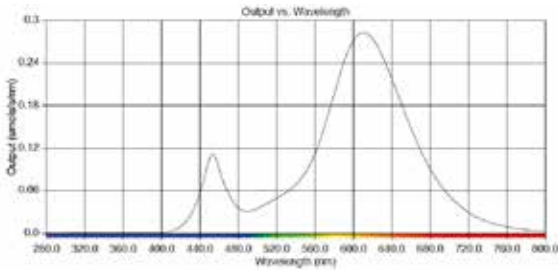

LED LINKABLE 12 ft. GROW STRING LIGHT

STONEPOINT
LED LIGHTING

31 WATTS

#GR-420-5US

PRODUCT FEATURES

- Link Up to 660 Watts
- Extra Wide 120° Light Spread
- Carabiner Attached to Each Light
- Integrated LED, Never Need to Replace
- ETL Rated for Indoor/Outdoor Use

LED SPECS

Wattage.....	31
PPF (400-700nm)	33.89
FRPF (700-800nm)	1.71
Blue PF (400-500nm)	4.32
Red PF (600-700nm).....	18
Blue Wavelength	455nm
Red Wavelength.....	610nm
ETL Rated for Indoor/Outdoor Use	