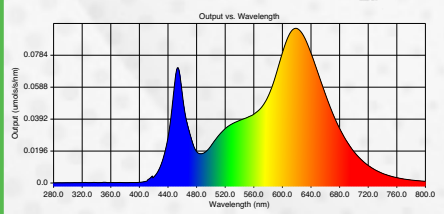

* Product image and specs are subject to change.