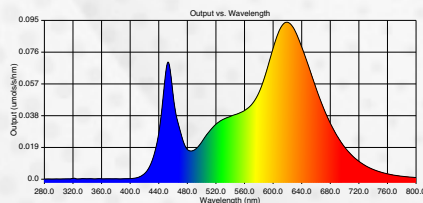

* Product image and specs are subject to change.