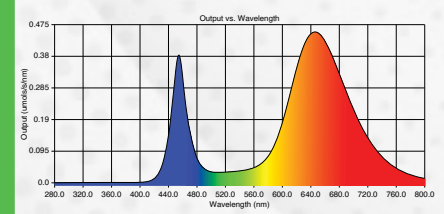

WIDE SPECTRUM GROW BULB

MODEL#: GR-CHB50-KL

FEATURES:

- 52.54 PPF
- Shatter-resistant polycarbonate lens
- Fits standard light socket
- Low heat output
- Accredited USA lab tested
- ETL rated for damp location
- 3 Year limited warranty

SPECS:

PPF	52.54
Watts	40
Red PF	35.31
Blue PF	11.48
FRPF	7.83
Red Spectrum (nm)	645 nm
Blue Spectrum (nm)	455 nm
LED Life	50,000 hrs
Volts	120v
Operating Temp	5 ~ 113° F
Beam Angle	120°
Spectrum	Wide
Growth Zone	12" - 18"
Bulb Base	Standard E26 (Edison Base)

52.54 PPF

* Product image and specs are subject to change.