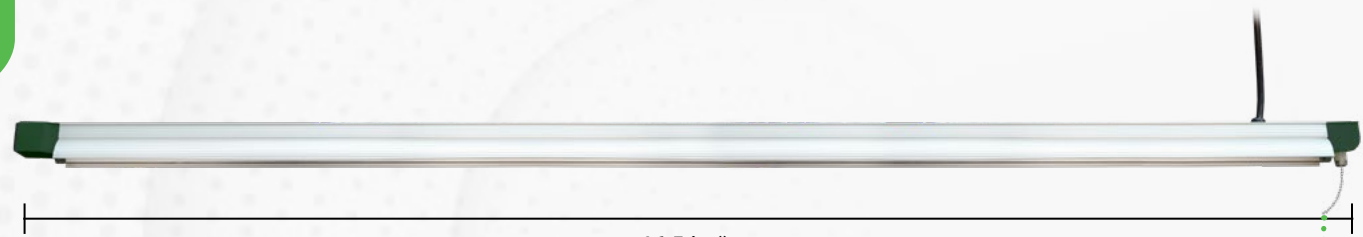

4 FT.* WIDE SPECTRUM LINKABLE LED STRIP GROW LIGHT

PPF
48.09

MODEL#: GR-SHP4L

FEATURES:

- 48.09 PPF
- Link up up to 288 total watts
- Shatter-resistant polycarbonate lens
- Wide spectrum color
- Low heat output
- Accredited USA lab tested
- ETL rated for damp locations
- 3 Year limited warranty

SPECS:

PPF	48.09
Watts	36
Red PF	26.47
Blue PF	7.8
FRPF	5.21
Red Spectrum (nm)	640
Blue Spectrum (nm)	450
LED Life	50,000 hrs
Volts	120v
Operating Temp	-4~113°F
Beam Angle	120°
Cord Type	18/3 SVT
Cord Length	5 ft.
Linkable	Yes
Spectrum	Wide
Growth Zone (Height)	12" - 18"

46.5 in.*

On/Off Pull Switch

* Product image and specs are subject to change.