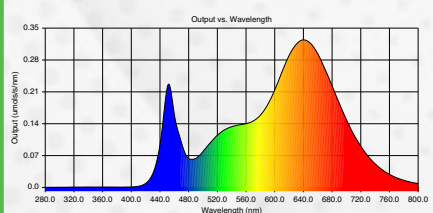

* Product image and specs are subject to change.