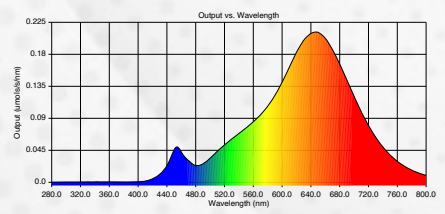

22"* WIDE SPECTRUM LINKABLE MINI LED STRIP GROW LIGHT

MODEL#: GR-ST2

FEATURES:

- 14.149 PPF
- Link up to 180 watts
- Shatter-resistant polycarbonate lens
- Wide spectrum color
- Low heat output
- Included 35" plug-in cord, 12" link cord, and 2 mounting brackets
- Accredited USA lab tested
- ETL rated for indoor use
- 3 Year limited warranty

SPECS:

PPF	14.149
Watts	9
Red PF	7.67
Blue PF	2.11
FRPF	1.518
Red Spectrum (nm)	640
Blue Spectrum (nm)	450
LED Life	50,000 hrs.
Volts	120v
Operating Temp	-4~113°F
Beam Angle	120°
Cord Type	SPT-2
Cord Length	35"
Linkable	Yes
Spectrum	Wide
Growth Zone (Height)	12" - 18"

PPF
14.149

* Product image and specs are subject to change.